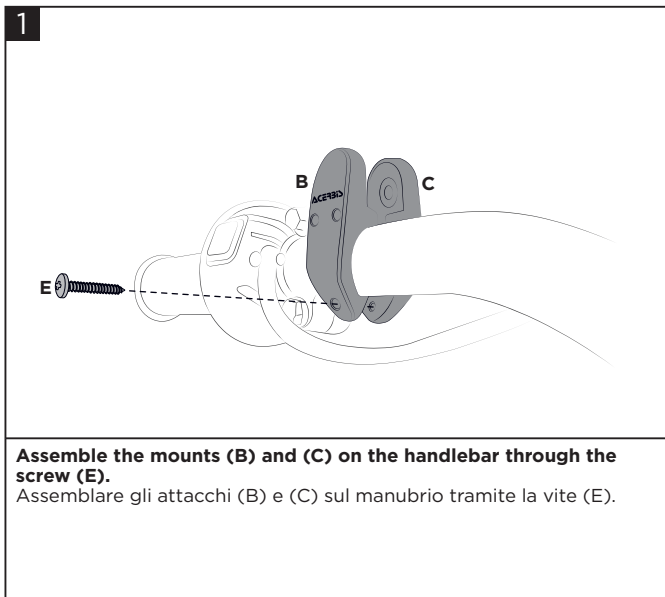

REAR VIEW MIRROR SPECCHIETTO RETROVISORE

COD. 000004667 REV.5

WARNING!

IT Utilizza i prodotti Acerbis a tuo rischio e pericolo. Controlla la sicurezza del tuo dispositivo prima di guidare. Assicurati di seguire le istruzioni per l'installazione dei prodotti Acerbis. Non guidare se l'hardware è mancante o danneggiato. In tal caso, riportare immediatamente l'articolo al rivenditore. Assicurati che l'acceleratore e gli altri controlli siano liberi ogni volta che guidi. Il mancato rispetto di queste istruzioni e avvertenze potrebbe causare interferenze con i comandi, perdita di controllo e incidenti. Acerbis raccomanda che l'installazione venga eseguita da un meccanico autorizzato e che durante l'installazione vengano utilizzate solo parti originali Acerbis. Acerbis non fornisce alcuna garanzia o dichiarazione, espressa o implicita, in merito all'adattamento del suo prodotto per qualsiasi scopo particolare. Acerbis non fornisce alcuna garanzia o dichiarazione, espressa o implicita, in merito alla misura in cui i suoi prodotti proteggono individui o proprietà da lesioni, morte o danni.

EN Use Acerbis' products at your own risk. Check the safety of your device before you ride. Be sure that you follow the instructions for installing the Acerbis' products. Do not ride if there is missing or damaged hardware. If this is the case, take the item immediately back to your dealer. Make sure the throttle and other controls are free every time you ride. Not following these instructions and warnings could lead to interference with the controls, loss of control, and accidents. Acerbis recommends that installation must be done by a licensed mechanic and that only Acerbis' original parts are used during installation. Acerbis makes no guarantees or representations, express or implied, regarding the fitment of its product for any particular purpose. Acerbis makes no guarantees or representations, express or implied, regarding the extent to which its products protect individuals or property from injury or death or damage.

EUROPE

ACERBIS ITALIA S.P.A.
VIA SERIO, 37
24021 ALBINO (BG)
ITALY

U.S.A.

ACERBIS U.S.A. INC.
MAIL P.O. BOX 2030
SUN VALLEY, ID 83353
SHIP 110 LINDAY CIRCLE
KETCHUM, ID 83340
U.S.A.

UNITED KINGDOM

ACERBIS U.K LTD
UNIT 4 DUNFERMLINE COURT,
KINGSTON, MILTON KEYNES
MK10 0BY
GREAT BRITAIN