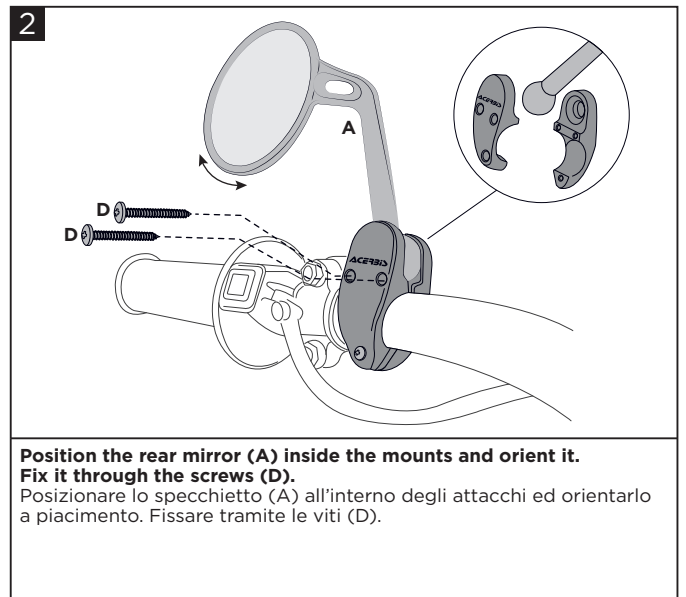

REAR VIEW MIRROR SPECCHIETTO RETROVISORE

COD. 000004667 REV.5

WARNING!

IT Utilizza i prodotti Acerbis a tuo rischio e pericolo. Controlla la sicurezza del tuo dispositivo prima di guidare. Assicurati di seguire le istruzioni per l'installazione dei prodotti Acerbis. Non guidare se l'hardware è mancante o danneggiato. In tal caso, riportare immediatamente l'articolo al rivenditore. Assicurati che l'acceleratore e gli altri controlli siano liberi ogni volta che guidi. Il mancato rispetto di queste istruzioni e avvertenze potrebbe causare interferenze con i comandi, perdita di controllo e incidenti. Acerbis raccomanda che l'installazione venga eseguita da un meccanico autorizzato e che durante l'installazione vengano utilizzate solo parti originali Acerbis. Acerbis non fornisce alcuna garanzia o dichiarazione, espressa o implicita, in merito all'adattamento del suo prodotto per qualsiasi scopo particolare. Acerbis non fornisce alcuna garanzia o dichiarazione, espressa o implicita, in merito alla misura in cui i suoi prodotti proteggono individui o proprietà da lesioni, morte o danni.

EN Use Acerbis' products at your own risk. Check the safety of your device before you ride. Be sure that you follow the instructions for installing the Acerbis' products. Do not ride if there is missing or damaged hardware. If this is the case, take the item immediately back to your dealer. Make sure the throttle and other controls are free every time you ride. Not following these instructions and warnings could lead to interference with the controls, loss of control, and accidents. Acerbis recommends that installation must be done by a licensed mechanic and that only Acerbis' original parts are used during installation. Acerbis makes no guarantees or representations, express or implied, regarding the fitment of its product for any particular purpose. Acerbis makes no guarantees or representations, express or implied, regarding the extent to which its products protect individuals or property from injury or death or damage.

EUROPE

ACERBIS ITALIA S.P.A.
VIA SERIO, 37
24021 ALBINO (BG)
ITALY

U.S.A.

ACERBIS U.S.A. INC.
MAIL P.O. BOX 2030
SUN VALLEY, ID 83353
SHIP 110 LINDAY CIRCLE
KETCHUM, ID 83340
U.S.A.

UNITED KINGDOM

ACERBIS U.K LTD
UNIT 4 DUNFERMLINE COURT,
KINGSTON, MILTON KEYNES
MK10 0BY
GREAT BRITAIN